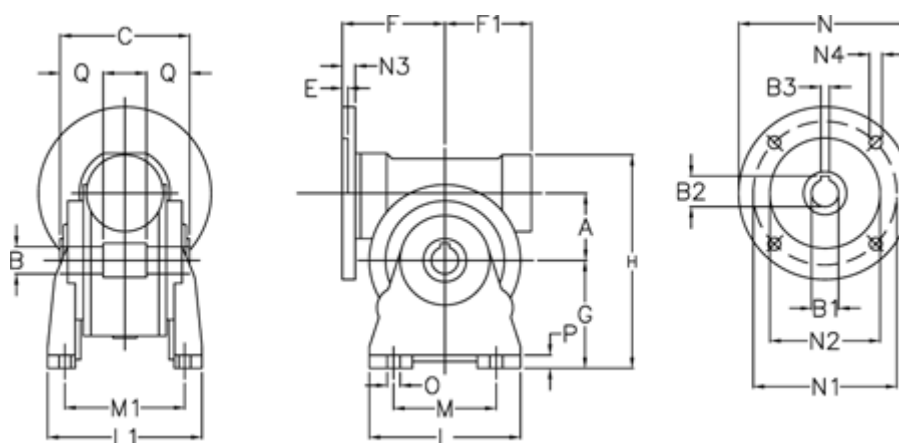

Data Sheet

Article number: 3902049060223
 Description: Worm gear
 VF 49-A-60-63B14

Measures

A	= 49.5	F1	= 63	N1	= 75
B	= 25 H7	G	= 82	N2	= 60
B1 E7	= 11	H	= 162	N3	= 7
B2	= 12.8	L	= 110	N4	= 6
B3 H9	= 4	L1	= 124	O	= 8.5
C	= 82	M	= 63	P	= 12
E	= 3	M1	= 98.5	Q	= 22.5
F	= 70	N	= 90		